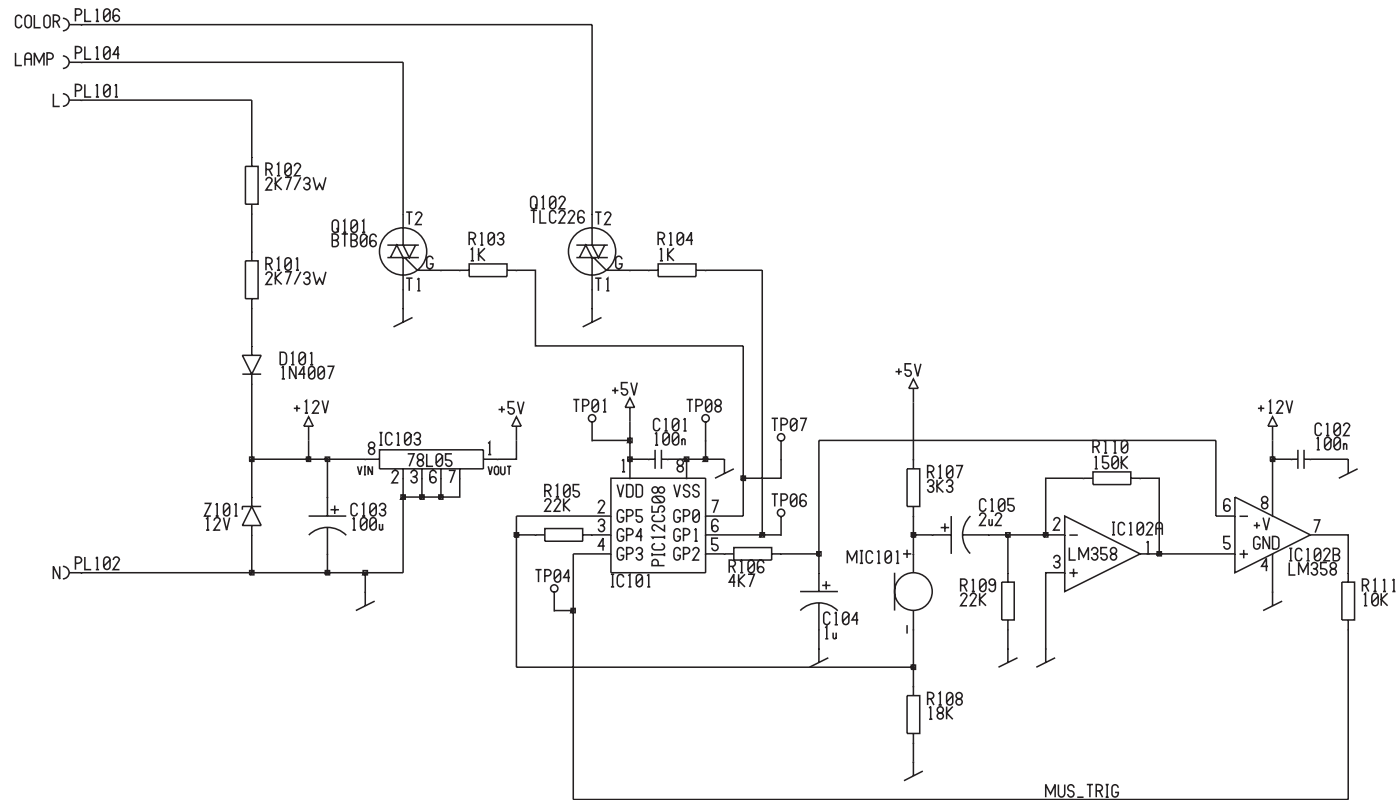

PRODUCT	VOY/DIS/ADV/LYNX DJ-SERIE 230V EU		ENG.	Martin Professional A/S	
NAME	90420000.SCH / 70420000		REVISION A0	PAGE 1	OF 1
			DRAWN BY BH		
			DATE 15/03/00	TIME 14:15	

PRODUCT		VOY/DIS/ADV/LYNX		ENG. Martin Professional A/S	
		DJ-PRODUKT EU		REVISION A0 PAGE 1 OF 1	
NAME		62001508.SCH / 01001509A.PCB		DRAWN BY BH	
				DATE 15/03/00 TIME 14:35	